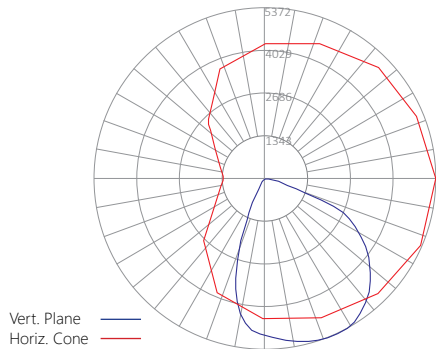

Optic: F Forward

Voltage: UV 120-277V

Shielding: CFG Clear Flat Glass

CRI/CCT: 740 70 CRI / 4000K

Options: PC Photocell

Finish: BZ Bronze

Performance Chart:

Catalog #	Lumens	Watts	LPW
WPA MD F UV CFG 740	6953	54	128.7
WPA HI F UV CFG 740	10538	83	126.7

Photometric Data:

WPA HI F UV CFG 740

Test No.: 2017010683
Luminaire Lumens: 10538.2 lm
Luminaire Watts: 83.2W
Efficacy: 126.7 LPW

Mounting Height = 20'
 Grid: 10' x 10' squares

Tested in accordance with IES standards utilizing absolute photometry per LM-79-08