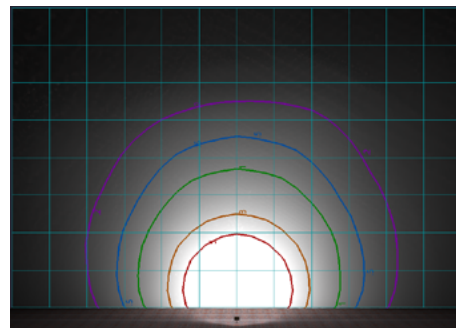

Photometric Data:

WPA HI F UV CFG 740

Test No.: 2017010683
Luminaire Lumens: 10538.2 lm
Luminaire Watts: 83.2W
Efficacy: 126.7 LPW

Mounting Height = 20'
 Grid: 10' x 10' squares

Tested in accordance with IES standards utilizing absolute photometry per LM-79-08