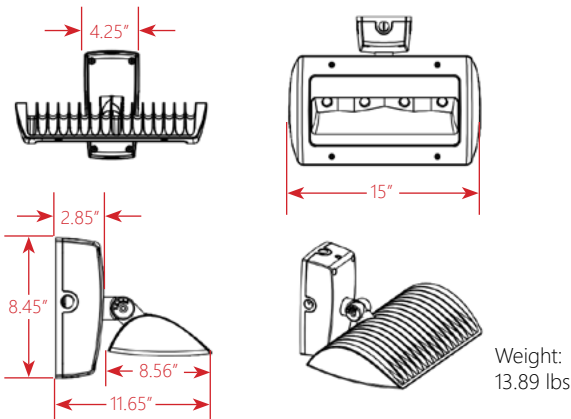

Schematic: