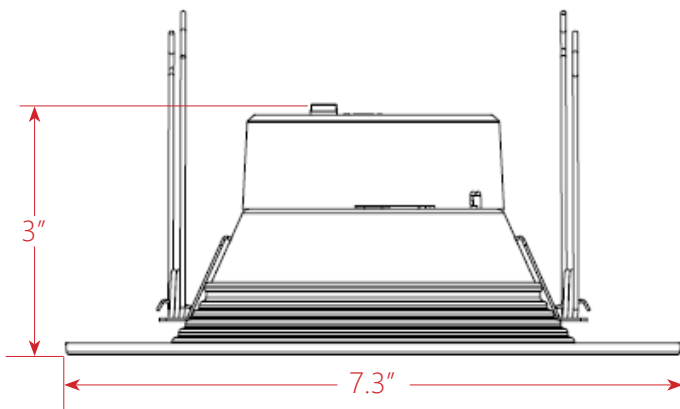

Accessories:

**DLRGU24** Connector for GU24 base

Schematic:

Photometric Data:

**DLR 6 MD 12 WB 9SEL**

Test No.: LCZP19020095  
 Luminaire Lumens: 1,04  
 Luminaire Watts: 14.8  
 Efficacy: 70.3 LPW  
 Beam Angle: 104°