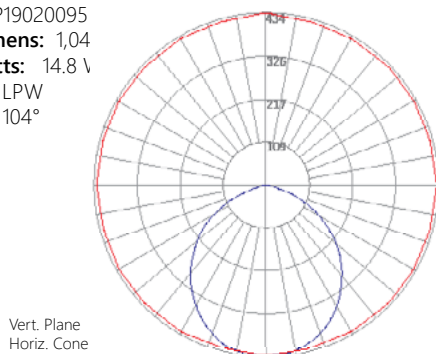

Accessories:

**DLRGU24** Connector for GU24 base

Schematic:

Photometric Data:

**DLR 6 MD 12 WB 9SEL**

Test No.: LCZP19020095  
 Luminaire Lumens: 1,04  
 Luminaire Watts: 14.8  
 Efficacy: 70.3 LPW  
 Beam Angle: 104°